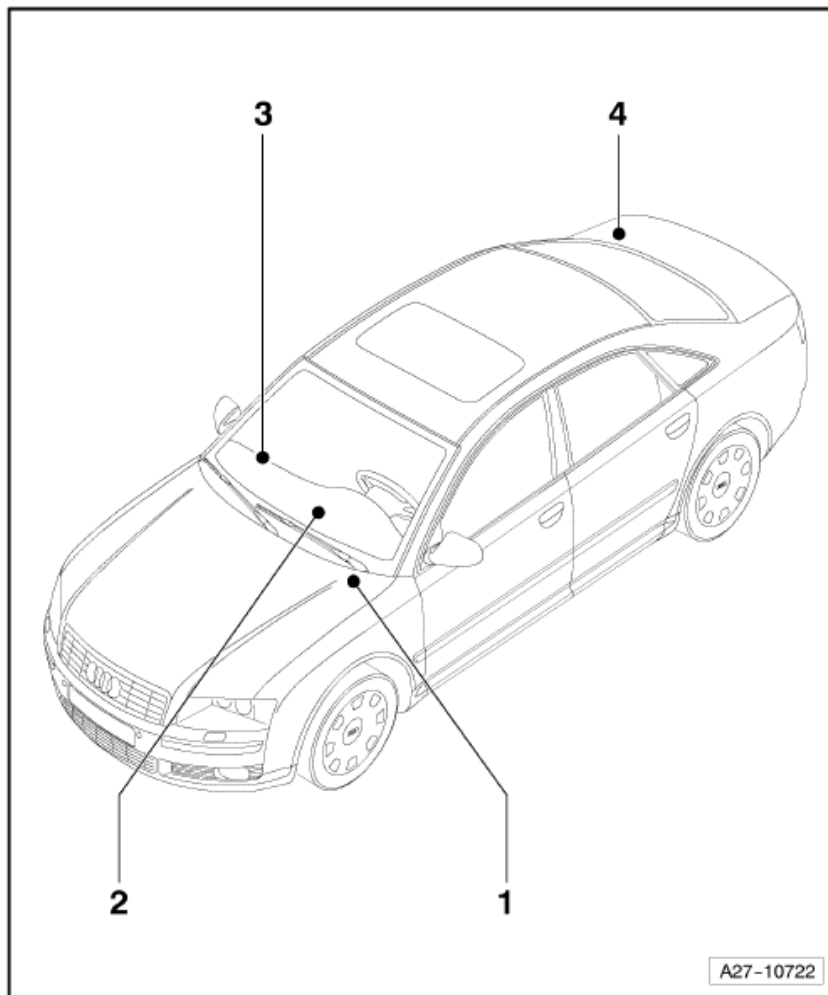

Audi A8

Fitting Locations

No. 803 / 1

Edition 04.2011

Relay

Overview of relay carriers

- 1 - Relay and fuse holder, in electronics box plenum chamber**
 - Relay positions → [chapter](#)
- 2 - Relay and fuse holder, behind left dash panel**
 - Position of relays, left-hand drive only → [chapter](#)
- 2 - Relay and fuse holder behind right dash panel**
 - Position of relays, right-hand drive only → [chapter](#)
- 3 - Relay and fuse holder in front right footwell**
 - Position of relays, left-hand drive → [chapter](#)
- Relay and fuse holder in front left footwell**
 - Position of relays, right-hand drive → [chapter](#)
- 4 - Relay and fuse holder, on right in luggage compartment**
 - Relay positions → [chapter](#)