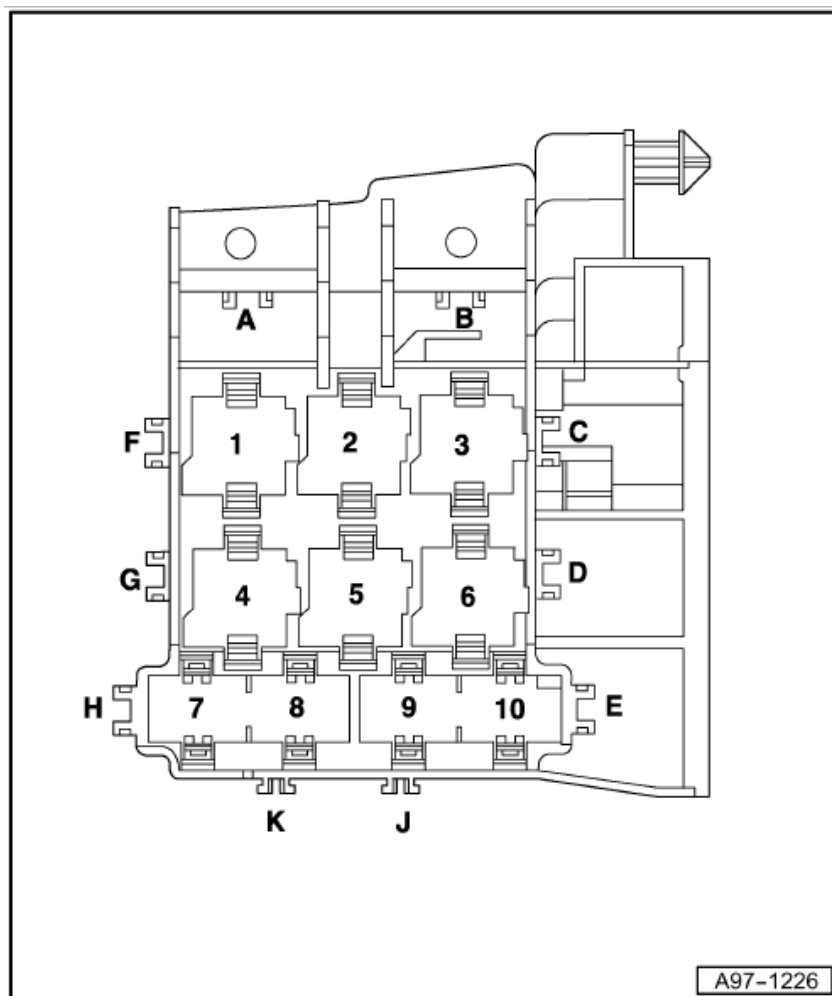

Position, relay and fuse holder behind right dash panel

- 1 - Headlight washer system relay -J39-
- 2 - Starter motor relay -J53-
- 3 - Terminal 15 voltage supply relay -J329-
- 4 - Washer fluid heater relay - J711-
 - To model year 2004
- 5 - Starter motor relay 2 - J695-
- 6 - Terminal 75 voltage supply relay 1 -J680-