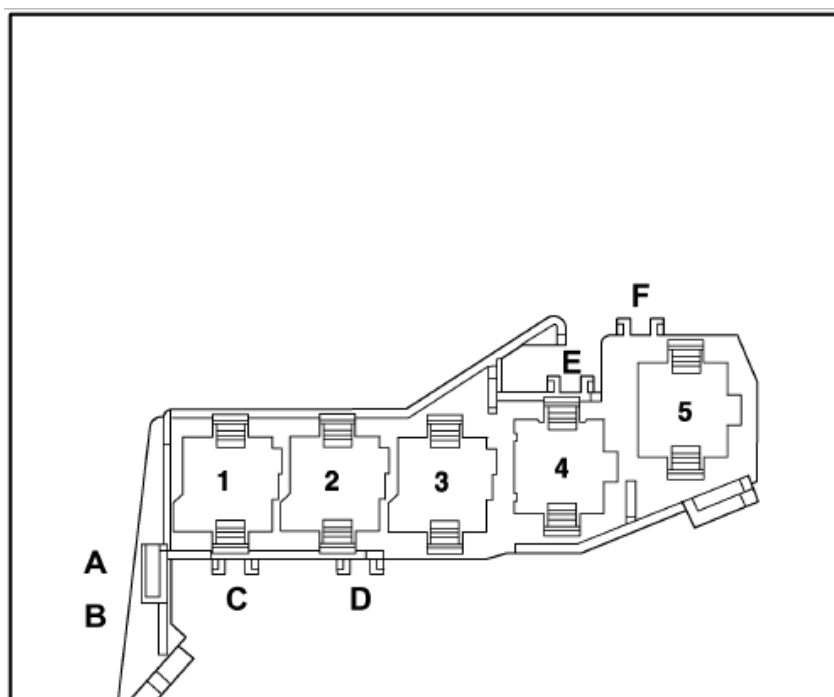

Position, relay and fuse holder in front right footwell, left-hand drive

- 1 - Radiator fan 3 relay -J752-
  - 6.0 l petrol engine
- 1 - Fuel cooling pump relay - J445-
  - TDI
- 1 - Brake servo relay -J569-
  - Petrol engine
- 1.1 - Additional coolant pump relay -J496-
- 1.1 - Continued coolant circulation relay -J151-
- 2 - Starter motor relay -J53-
- 3 - Starter motor relay 2 - J695-
- 4 - Fuel pump relay -J17-
- 4 - Engine components current supply relay -J757-
  - Engine code BSM only
- 5 - Headlight washer system relay -J39-