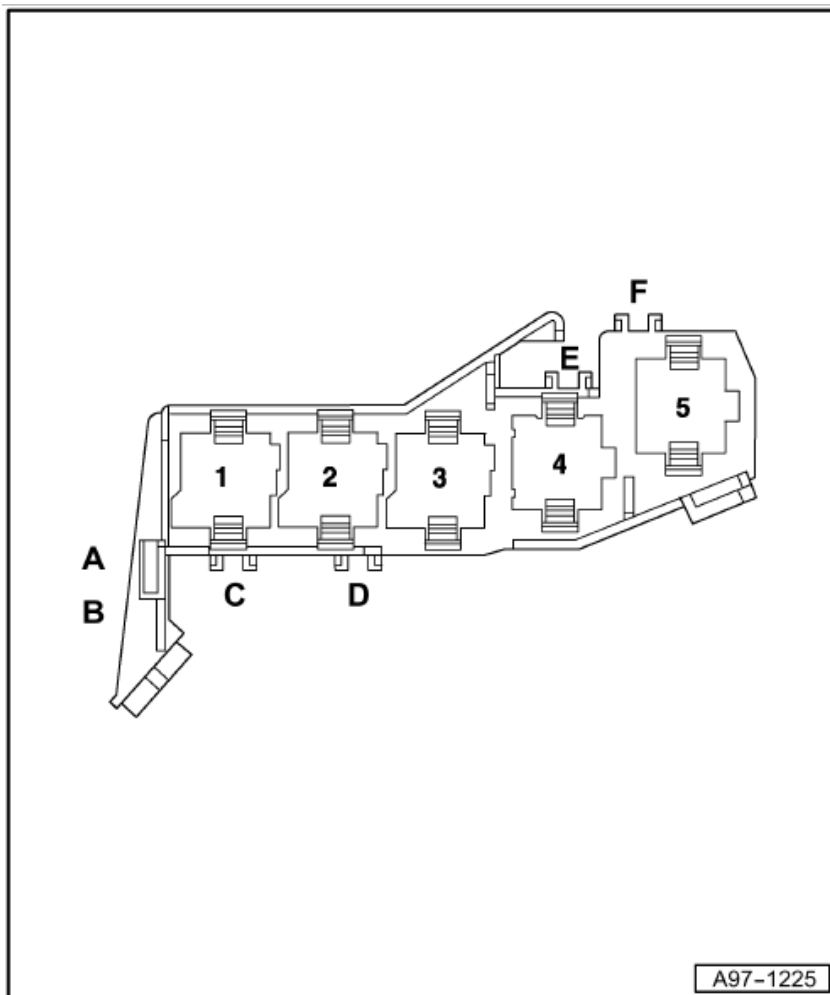

3 - Not assigned

4 - Fuel pump relay -J17-

4 - Engine components current supply relay -J757-

- Engine code BSM only

5 - Adaptive suspension compressor relay -J403-

-J752-, -J445-, -J569-, -J496-,
-J151- are mini-relays and
can be found on a relay
connector position