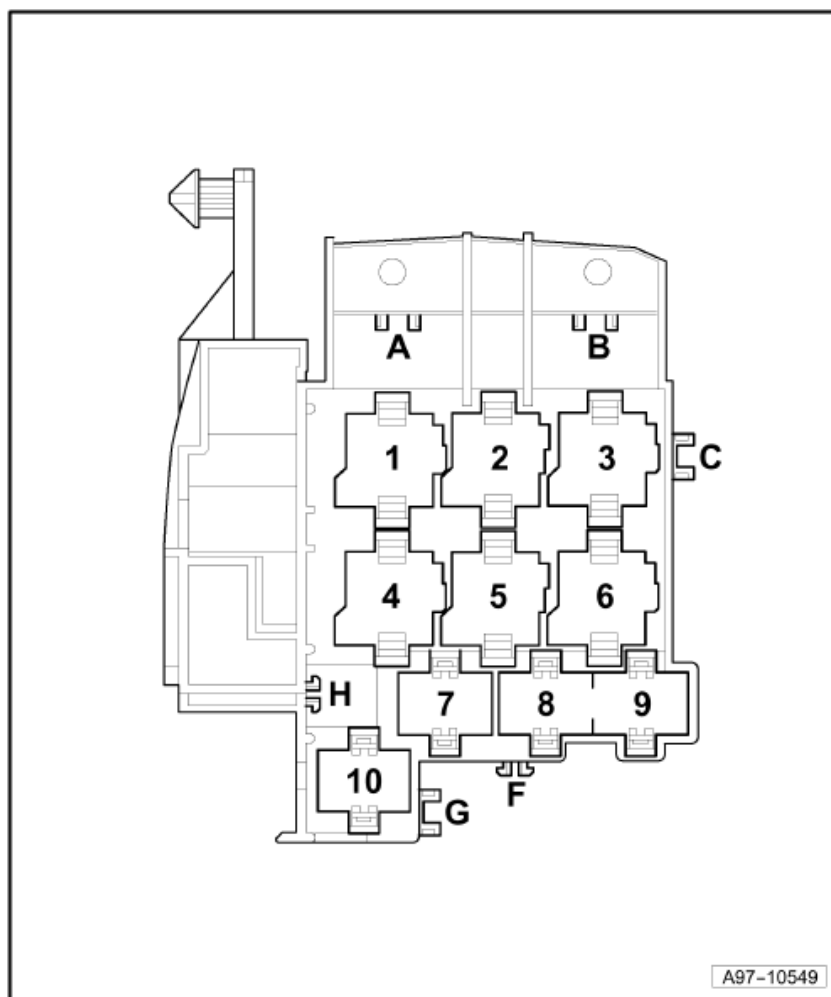

Position, relay and fuse holder behind right dash panel

- 1 - Headlight washer system relay -J39-
- 2 - Starter motor relay -J53-
- 3 - Terminal 15 voltage supply relay -J329-
- 4 - Washer fluid heater relay - J711-
 - To model year 2004
- 5 - Starter motor relay 2 - J695-
- 6 - Terminal 75 voltage supply relay 1 -J680-