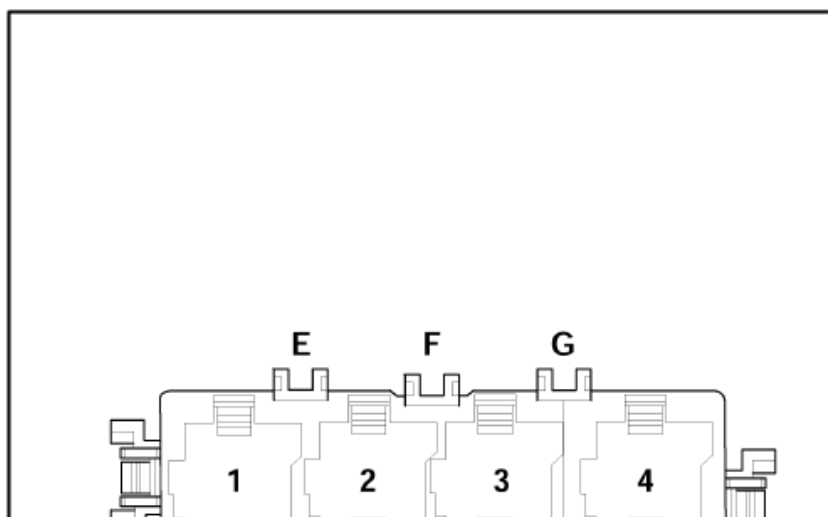

Relay and fuse holder, in electronics box plenum chamber

- **1 - Glow plug relay -J52-**
  - Engine code ASE only
- **1 - Secondary air pump relay - J299-**
- **2 - Glow plug relay 2 -J495-**
  - Engine code ASE only
- **2 - Secondary air pump relay 2 -J545-**
  - only VR12
- **2 - Motronic current supply relay -J271-**
  - From June 2003
- **2 - Terminal 30 voltage supply relay -J317-**
  - From June 2003